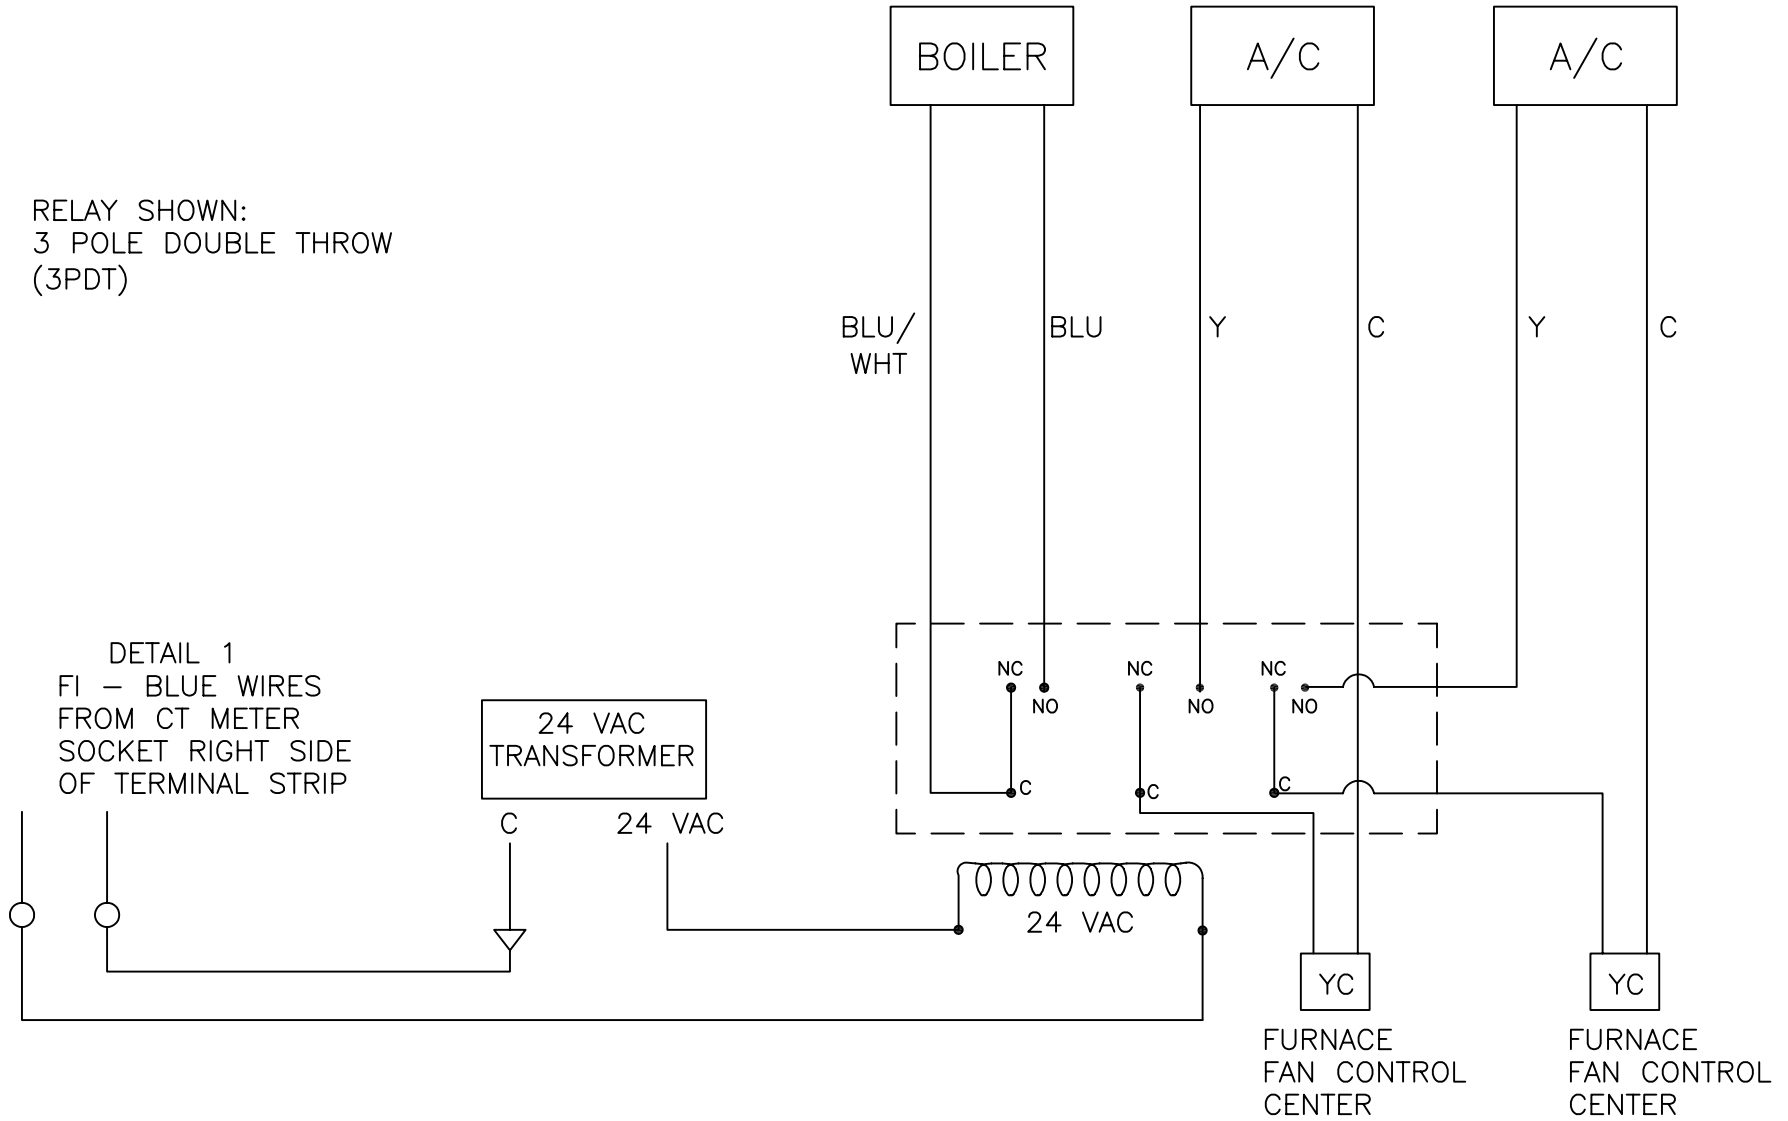

REMOTE RELAY WIRING DIAGRAM

RELAY SHOWN:
3 POLE DOUBLE THROW
(3PDT)

WRIGHT HENNEPIN COOPERATIVE ELECTRIC ASSOCIATION
Energy and Services Department
1-800-943-2667